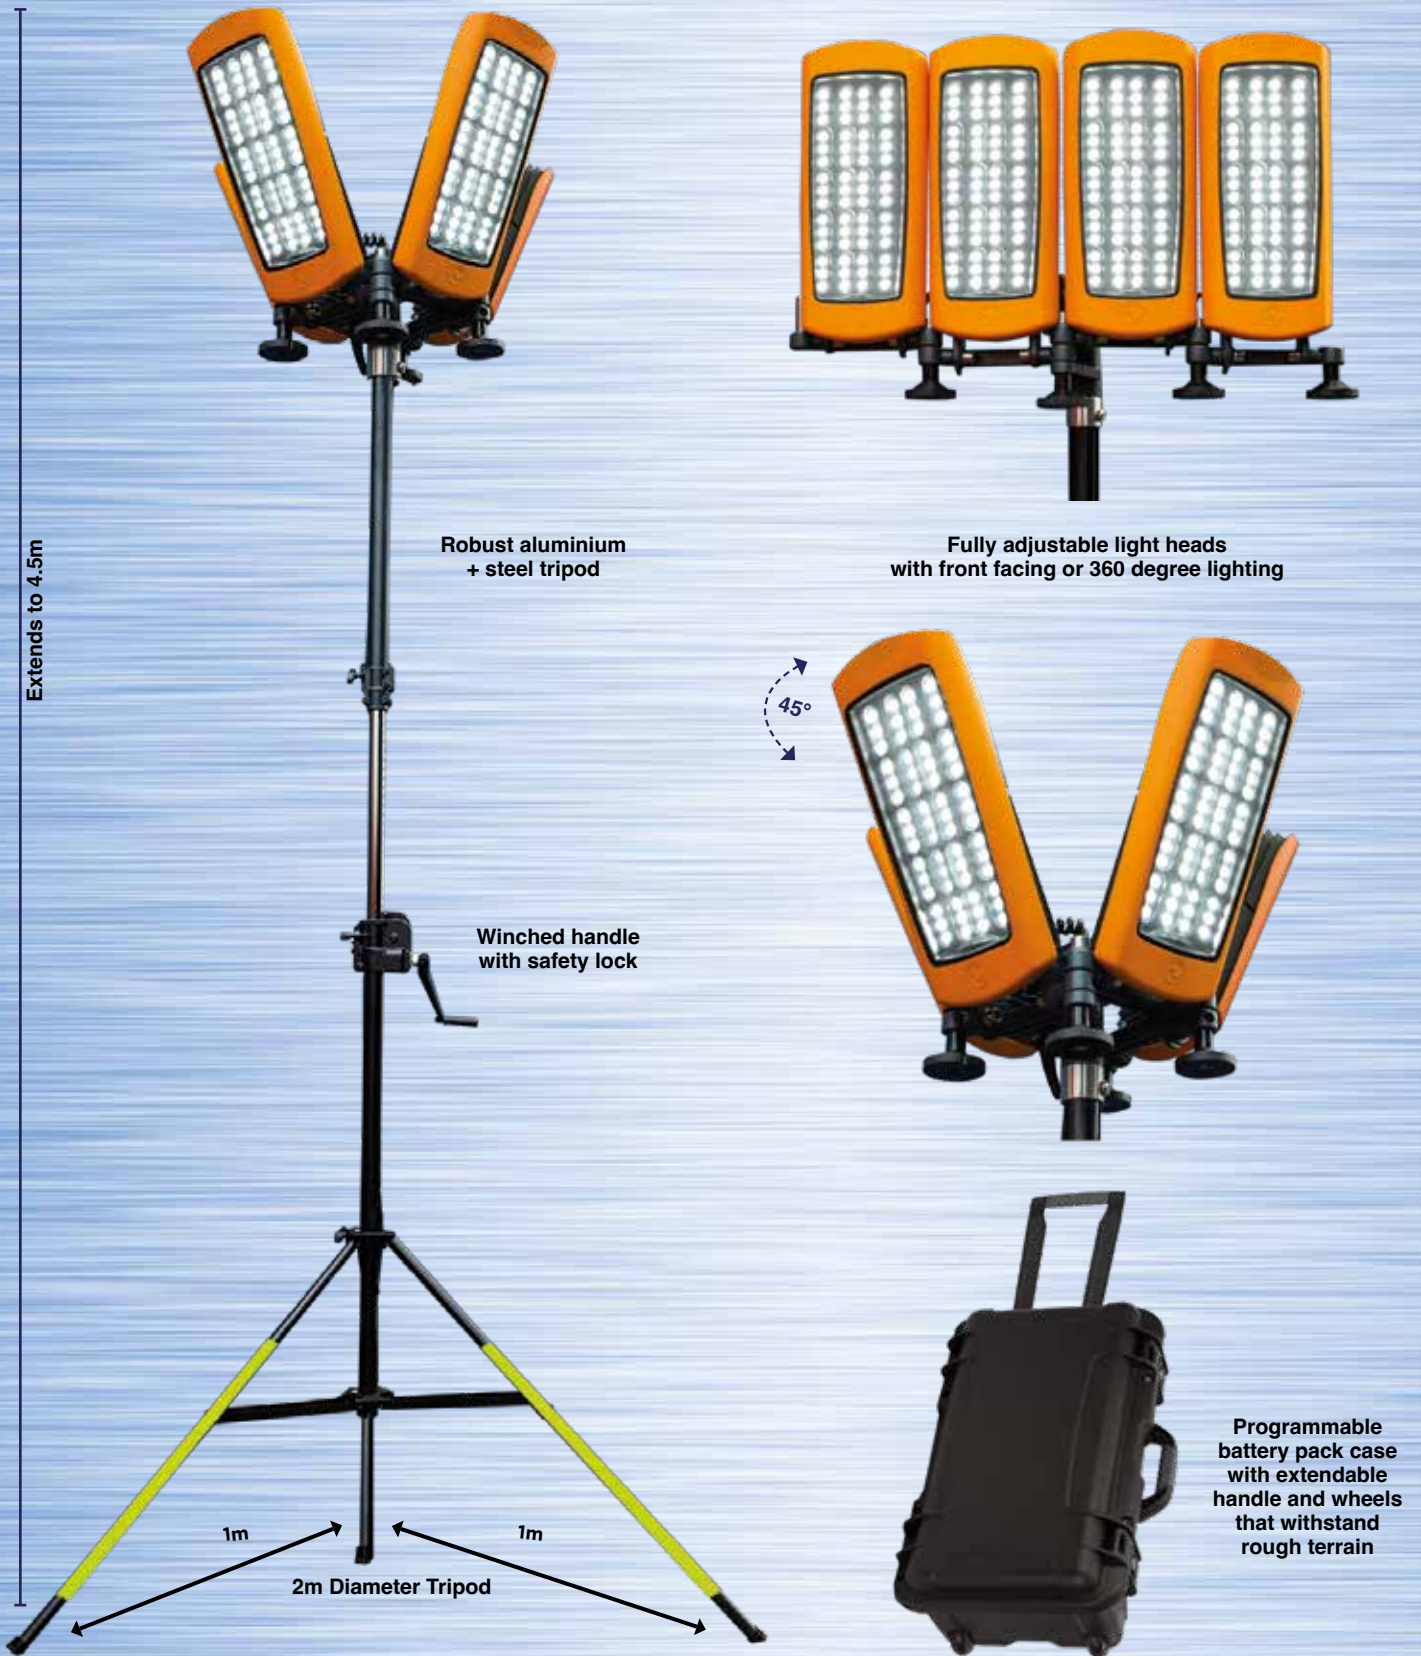

Light head: 438 x 290mm

Light head: 12.7kg, Tripod: 14.3kg
Battery pack: 22kg

CODE NSSTRATOSTAR

Supplied with protective bags, battery pack, tripod and AC mains charger

Optional Accessories:

400mm Ground anchors: SPGROUNDANCHORS

Scan for multi-language information

New StratoStar

115,000 Lumens • Rechargeable Multi-Directional Tower Light

Rechargeable Floodlights

Extends to 4.5m

Robust aluminium + steel tripod

Fully adjustable light heads with front facing or 360 degree lighting

Winched handle with safety lock

45°

1m

1m

2m Diameter Tripod

Programmable battery pack case with extendable handle and wheels that withstand rough terrain

- 115,000lm
- 3850m² Beam
- 3 to 48hrs
- IP67

- Rechargeable or AC mains powered
- Adjustable runtime 3-48 hours
- Light modes: High, medium, low and dimmable
- 360° lighting or adjusted to one direction
- 4m hand winch tripod with extendable tripod leg for use on uneven ground
- IP67 rated, robust, high-impact housing
- Power bank to charge your phone
- 1540Wh LifePO4 lithium battery
- LCD battery status indicators

115,000 Lumens • Rechargeable Multi-Directional Tower Light

Rechargeable Floodlights

Supplied in protective carry bags with carry handle and shoulder straps.

Programmable battery pack case with extendable handle and wheels that withstand rough terrain