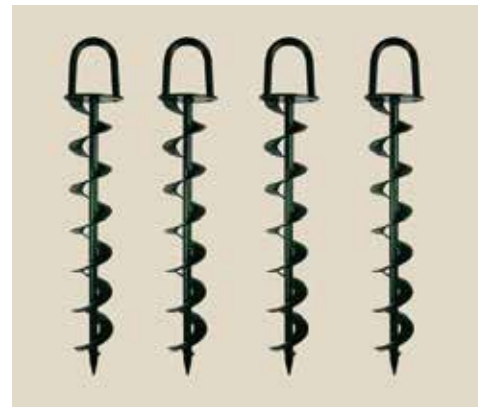

Winched handle with safety lock

45°

1m

1m

2m Diameter Tripod

Programmable battery pack case with extendable handle and wheels that withstand rough terrain

- 115,000lm
- 3850m² Beam
- 3 to 48hrs
- IP67

- Rechargeable or AC mains powered
- Adjustable runtime 3-48 hours
- Light modes: High, medium, low and dimmable
- 360° lighting or adjusted to one direction
- 4m hand winch tripod with extendable tripod leg for use on uneven ground
- IP67 rated, robust, high-impact housing
- Power bank to charge your phone
- 1540Wh LifePO4 lithium battery
- LCD battery status indicators

Universal DIN spigot fitting (30mm DIN 14640)

Reflective tripod legs for safety

Built-in level gauge

Extendable tripod leg for uneven slopes

Built-in cable wrap

Optional heavy duty ground anchors

New StratoStar

115,000 Lumens • Rechargeable Multi-Directional Tower Light

Rechargeable Floodlights

Supplied in protective carry bags with carry handle and shoulder straps.

Programmable battery pack case with extendable handle and wheels that withstand rough terrain