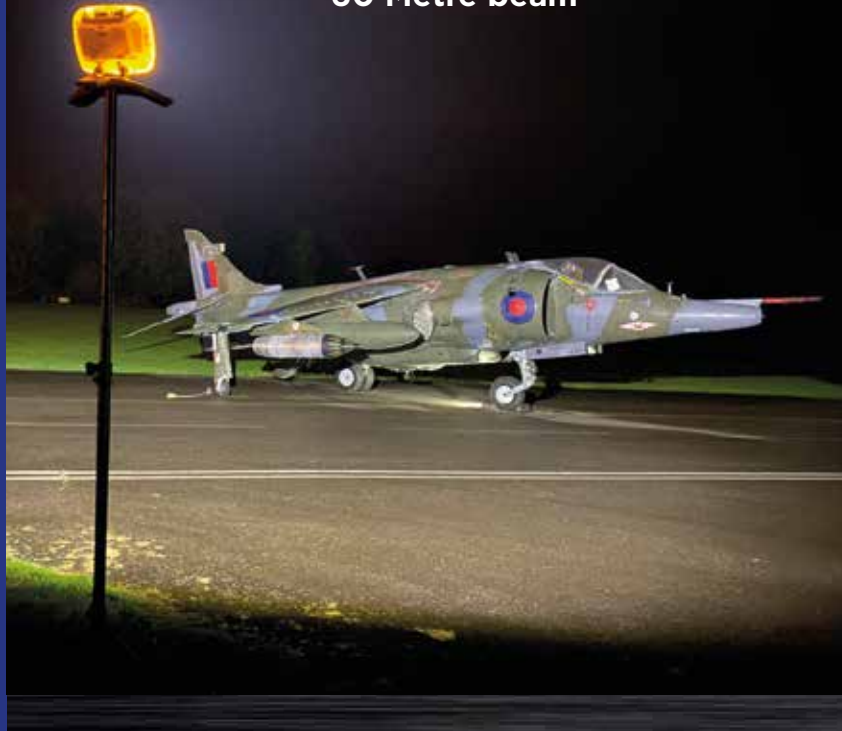

Galaxy Pro 6K

- 6000 Lumens / 60m beam
- Runtime 2.5-60 Hours
- Drop tested 2.5 metres
- Toughest composite materials

60 Metre beam

Water resistant IP54

New Galaxy Pro 6K

6000 Lumens rechargeable floodlight, ideal for all environments

120° Adjustable tilting head

Folds flat to carry or easy storage

Galaxy Pro	
	6000
	Up to 60m
	2.5-60hrs
MODE	High/Medium/Low/Dimmable
	7.4V 13.2Ah, 97.68Wh
	8hrs
	IP54
	310x350x285mm
	1.5kg
CODE	NSGALAXYPRO-6K CAT/PAD: 0111/111966

- Improved electronics for enhanced performance
- Rechargeable or powered directly from mains charger
- Drop tested from 2.5m
- Designed for use in harsh, industrial locations
- Robust housing made from the toughest composite materials
- Charger storage compartment
- Lightweight - only 1.5kg
- IK07 Impact Protection