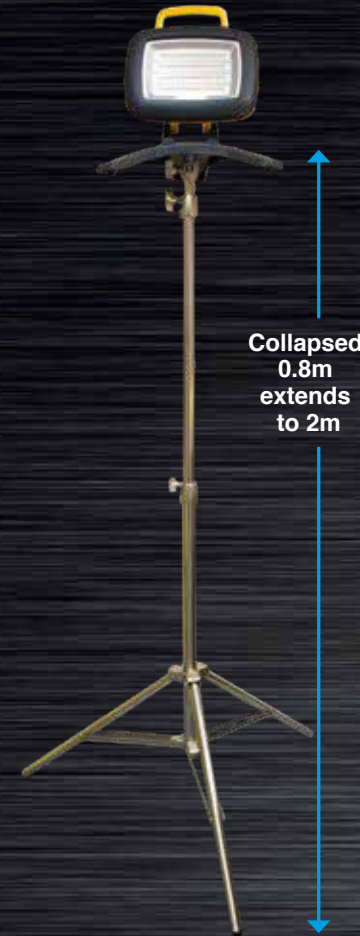

Galaxy Pro 6K

- 6000 Lumens / 60m beam
- Runtime 2.5-60 Hours
- Drop tested 2.5 metres
- Toughest composite materials

60 Metre beam

Water resistant IP54

New Galaxy Pro 6K

6000 Lumens rechargeable floodlight, ideal for all environments

120° Adjustable tilting head

Folds flat to carry or easy storage

Galaxy Pro	
	6000
	Up to 60m
	2.5-60hrs
MODE	High/Medium/Low/Dimmable
	7.4V 13.2Ah, 97.68Wh
	8hrs
	IP54
	310x350x285mm
	1.5kg
CODE	NSGALAXYPRO-6K CAT/PAD: 0111/111966

- Improved electronics for enhanced performance
- Rechargeable or powered directly from mains charger
- Drop tested from 2.5m
- Designed for use in harsh, industrial locations
- Robust housing made from the toughest composite materials
- Charger storage compartment
- Lightweight - only 1.5kg
- IK07 Impact Protection

YouTube
 Scan QR code to see this product in action

Galaxy Pro 6K Accessories

Tripods and magnetic mounts

2m Stainless steel
1.7kg

Collapsed
0.8m
extends
to 2m

Product Code:
SPTRIPDSS2M

3.5m Aluminium
4kg

Collapsed
1.45m
extends
to 3.5m