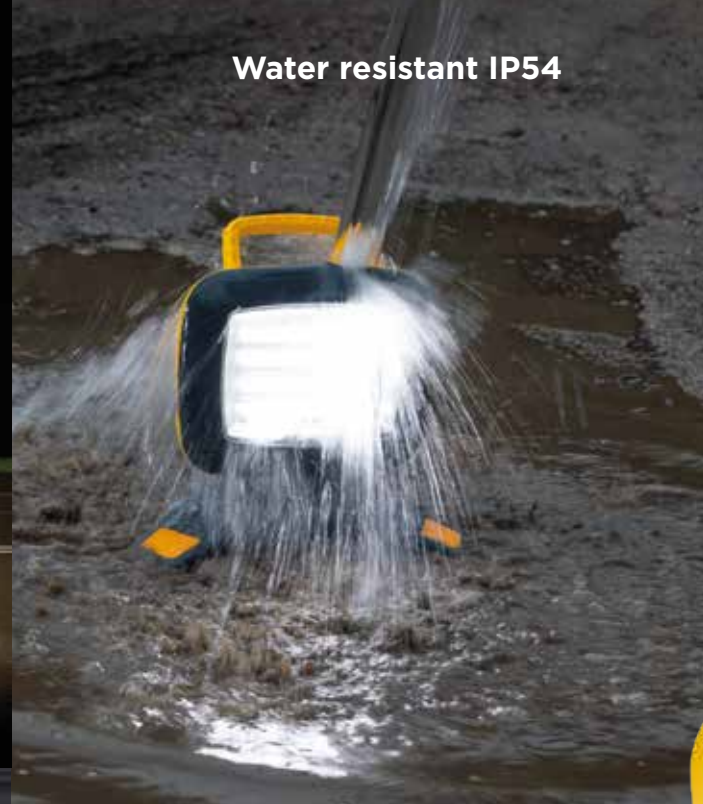

Galaxy Pro 6K

- 6000 Lumens / 60m beam
- Runtime 2.5-60 Hours
- Drop tested 2.5 metres
- Toughest composite materials

60 Metre beam

Water resistant IP54

New Galaxy Pro 6K

6000 Lumens rechargeable floodlight, ideal for all environments

120° Adjustable tilting head

Folds flat to carry or easy storage

Galaxy Pro	
	6000
	Up to 60m
	2.5-60hrs
MODE	High/Medium/Low/Dimmable
	7.4V 13.2Ah, 97.68Wh
	8hrs
	IP54
	310x350x285mm
	1.5kg
CODE	NSGALAXYPRO-6K CAT/PAD: 0111/111966

- Improved electronics for enhanced performance
- Rechargeable or powered directly from mains charger
- Drop tested from 2.5m
- Designed for use in harsh, industrial locations
- Robust housing made from the toughest composite materials
- Charger storage compartment
- Lightweight - only 1.5kg
- IK07 Impact Protection