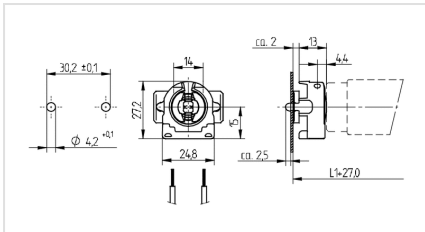

26.422.1313.50

Linear Fluorescent Lampholders: General Applications
G13 (Medium Bi-Pin): End Mount Lampholders

Color: weiß
Open text field 2: 50
Part no.: 26.422.1313.50

18 AWG 0,5 - 1,0 mm² 90° U out 500 V T 130 Tm110 0,5 - 1,1 18 AWG 0,5 - 1,0 mm²