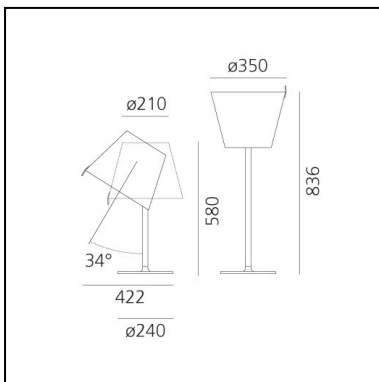

Melampo Table - Bronze Ecrù

Adrien Gardère

IP20      

LUMINAIRE *

- Watt: **34W**
- Voltage: **220V-240V**
- Delivered lumen output: **2279lm**
- Efficiency: **58%**
- Efficacy: **67.03lm/W**
- CRI: **80**

Notes

Adjustable diffuser into three different positions.

DESCRIPTION

Simple and elegant with its traditional look, it adds functionality thanks to the movable diffuser that can be tilted and rotated to direct the light and the switch on the arm of the frame.

FEATURES

- Product Code: **0315020A**
- Colour: **Ecrù**
- Installation: **Table**
- Material: **Base in painted zamac, painted aluminum stem, diffuser in silk satin fabric on a technopolymer frame**
- Series: **Design Collection**
- Environment: **Indoor**
- Area contract: **Hospitality, Residential**
- Emission: **Diffused And Direct, indirect**
- design by: **Adrien Gardère**

DIMENSIONS

- Height: **580 mm**
- Diameter: **350 mm**
- Base Diameter: **240 mm**
- Max Extension Height: **836 mm**
- Impact Resistance: **N/D**
- Glow Wire Test: **650°**

SOURCES NOT INCLUDED

- Category: **LED RETROFIT**
- Number: **2**
- Watt: **MAX 17W**
- Socket: **E27**