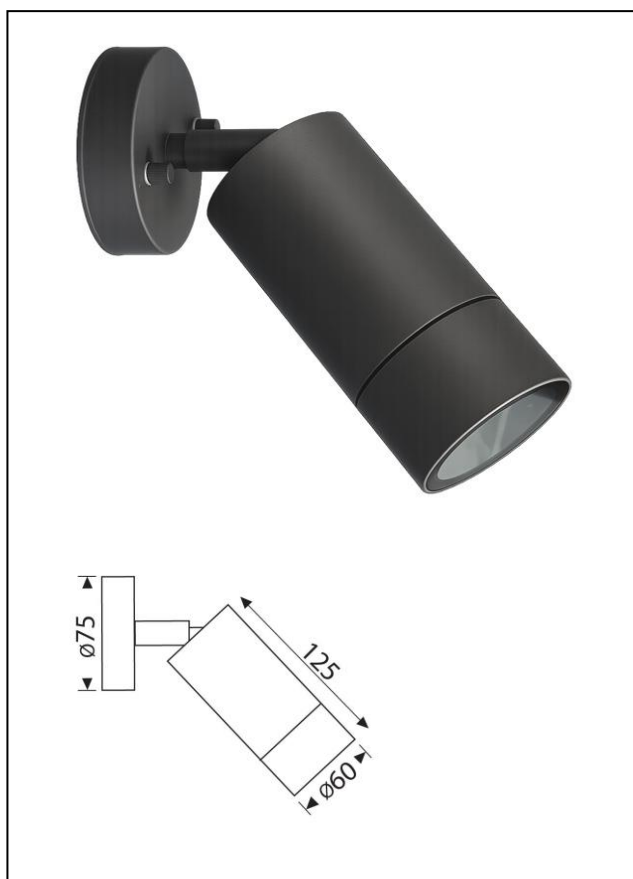

DOWN THROW WALL LIGHT

YYR-E20462A-09

DESCRIPTION:

Compact down throw surface mount wall light for indoor or sheltered outdoor application. Adjustable.

CONSTRUCTION:

- Die-cast aluminum body.
- Tempered clear glass cover.
- IP 54

SPECIFICATIONS:

Lamp Source	: 1 x GU10 LED
Fitting Dimension	: Ø60mm x Ht125mm
Fitting Color	: Anthracite Black

LCL TC68H 6.5w

Lamp type	: GU10 LED
Power (W)	: 6.5W
Size	: Ø50mm x Ht54mm
LED Color temperature	: 3000K / 4000K
Color rendering	: Ra90
Beam angle	: 15/25/36/60 Degree
Lumen	: 700 Lm

- Dimmable with trailing/leading edge dimmer
- Aluminum Heatsink