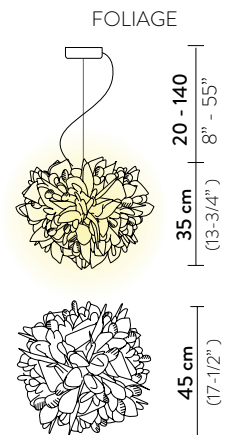

VELI SUSPENSION SMALL

1. **Light Source:** 2 X 12W E27 LED Filament Bulbs
   Veli Aurea: recommended 3000 Kelvin
2. **Dimmable:** with dimmable bulbs
3. **Materials:** Opalflex®, Lentiflex®, Goldflex®
   Copperflex®, Lentiflex® with cold foil
4. **With:** Magnetic hanging System
5. **Weight:** net 1,15 Kg - gross 2,6 Kg
   net 1,6 Kg - gross 3 Kg (AUREA)
6. **Packaging:** 46 x 47 x h. 43 cm