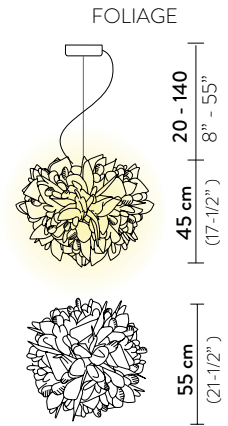

VELI SUSPENSION DESIGN BY ADRIANO RACHELE

VELI SUSPENSION LARGE

1. **Light Source:** 4 X 12W E27 LED Filament Bulbs
   Veli Aurea: recommended 3000 Kelvin
2. **Dimmable:** with dimmable bulbs
3. **Materials:** Opalflex®, Lentiflex®, Goldflex®
   Copperflex®, Lentiflex® with cold foil
4. **With:** Magnetic hanging System
5. **Weight:** net 2,07 Kg - gross 5,2 Kg
   net 2,4 Kg - gross 6 Kg (AUREA)
6. **Packaging:** 61 x 61 x h. 63 cm