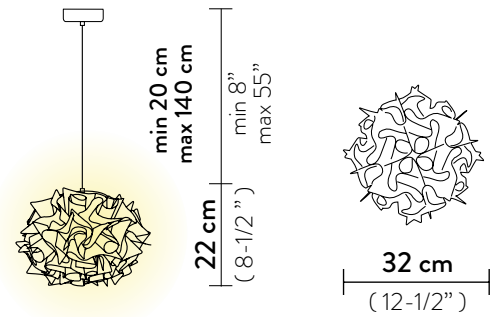

VELI MINI SUSPENSION DESIGN BY ADRIANO RACHELE

VELI MINI SUSPENSION

Light Source: 1 X 12W E27 LED Filament Bulb

Dimmable: with dimmable bulbs

Materials: Opalflex®

With: Magnetic hanging System

Weight: net 0,6 Kg - gross 1,2 Kg

Packaging: 32 x 32 x h. 25 cm

FINISH	PRODUCT CODE	CANOPY DETAILS
COUTURE	VELXS0CTR01RMS000EU RED WIRE	Ø 12 x h. 3,2 cm RED WIRE TRANSP WIRE
	VELXS0CTR01TMS000EU TRANSP WIRE	
	ACCESSORIES	
	6M CABLE KIT (must be ordered with lamp) RED WIRE	
	6M CABLE KIT (must be ordered with lamp) TRANSP WIRE