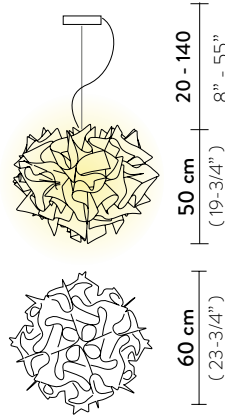

VELI SUSPENSION DESIGN BY ADRIANO RACHELE

VELI SUSPENSION LARGE

1. **Light Source:** 4 X 12W E27 LED Filament Bulbs
   Veli Aurea: recommended 3000 Kelvin
2. **Dimmable:** with dimmable bulbs
3. **Materials:** Opalflex®, Lentiflex®, Goldflex®
   Copperflex®, Lentiflex® with cold foil
4. **With:** Magnetic hanging System
5. **Weight:** net 2,07 Kg - gross 5,2 Kg
   net 2,4 Kg - gross 6 Kg (AUREA)
6. **Packaging:** 61 x 61 x h. 63 cm