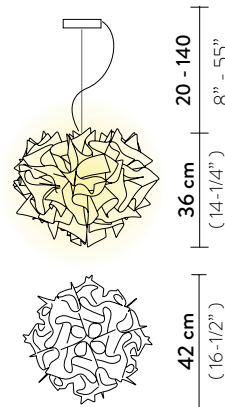

VELI SUSPENSION SMALL

1. **Light Source:** 2 X 12W E27 LED Filament Bulbs
   Veli Aurea: recommended 3000 Kelvin
2. **Dimmable:** with dimmable bulbs
3. **Materials:** Opalflex®, Lentiflex®, Goldflex®
   Copperflex®, Lentiflex® with cold foil
4. **With:** Magnetic hanging System
5. **Weight:** net 1,15 Kg - gross 2,6 Kg
   net 1,6 Kg - gross 3 Kg (AUREA)
6. **Packaging:** 46 x 47 x h. 43 cm