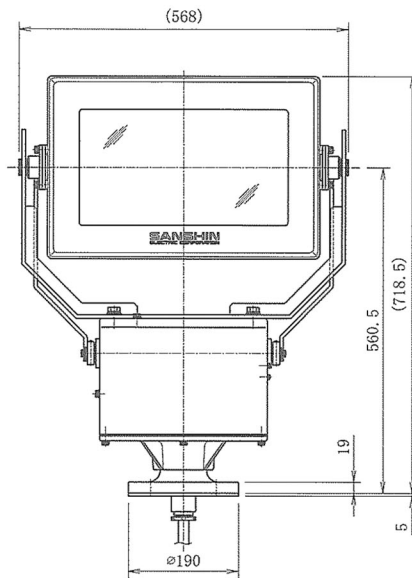

## LED Searchlight, Remote Control, 400W

<i>ingress protection</i>	IP 56
<i>form of control</i>	Remote
<i>applicable lamp</i>	LED
<i>input voltage</i>	220V
<i>maximum luminous intensity</i>	4,000,000 cd
<i>beam angle</i>	6°
<i>elevation angle</i>	Up 30°, Down 30°
<i>horizontal turning angle</i>	Left and right 160°
<i>elevation speed</i>	Approx. 2°/sec
<i>turning speed</i>	Approx. 15°/sec
<i>colour</i>	Munsell N9.5 (White)
<i>remote control panel</i>	RCB-F904JEB-1
<i>weight</i>	60.0 kg