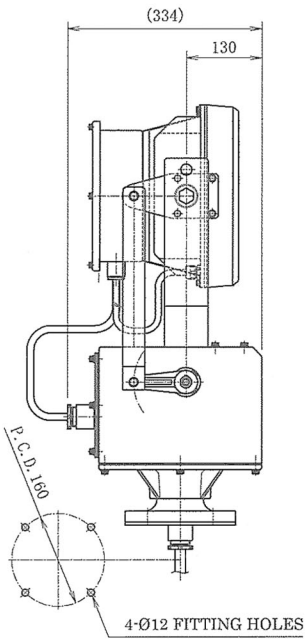

## LED Searchlight, Remote Control, 400W

<i>ingress protection</i>	IP 56
<i>form of control</i>	Remote
<i>applicable lamp</i>	LED
<i>input voltage</i>	220V
<i>maximum luminous intensity</i>	4,000,000 cd
<i>beam angle</i>	6°
<i>elevation angle</i>	Up 30°, Down 30°
<i>horizontal turning angle</i>	Left and right 160°
<i>elevation speed</i>	Approx. 2°/sec
<i>turning speed</i>	Approx. 15°/sec
<i>colour</i>	Munsell N9.5 (White)
<i>remote control panel</i>	RCB-F904JEB-1
<i>weight</i>	60.0 kg