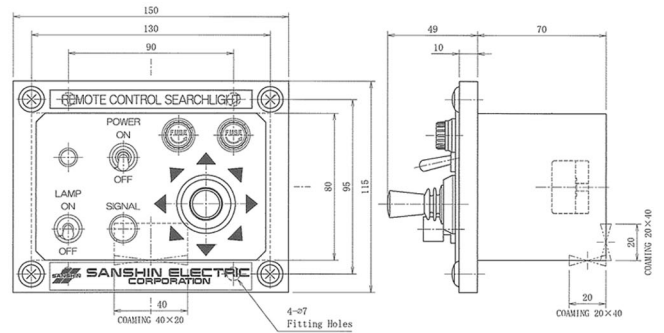

## LED Searchlight, Remote Control, 400W

<i>ingress protection</i>	IP 56
<i>form of control</i>	Remote
<i>applicable lamp</i>	LED
<i>input voltage</i>	220V
<i>maximum luminous intensity</i>	4,000,000 cd
<i>beam angle</i>	6°
<i>elevation angle</i>	Up 30°, Down 30°
<i>horizontal turning angle</i>	Left and right 160°
<i>elevation speed</i>	Approx. 2°/sec
<i>turning speed</i>	Approx. 15°/sec
<i>colour</i>	Munsell N9.5 (White)
<i>remote control panel</i>	RCB-F904JEB-1
<i>weight</i>	60.0 kg