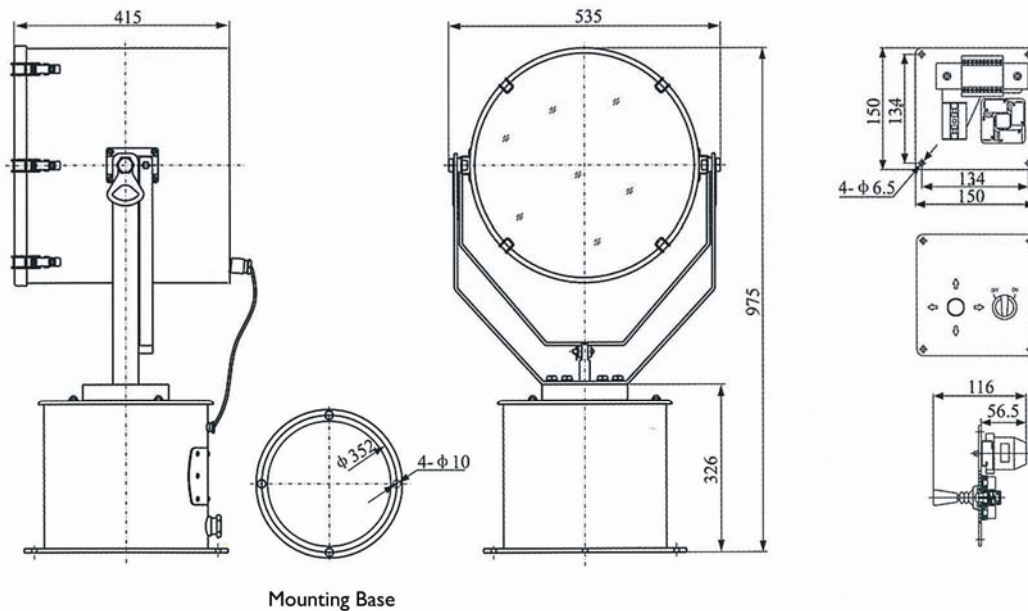

## 450E MARINE SEARCH LIGHTS - 2 KW REMOTE CONTROL

MODEL	450E
VOLTAGE	220V 50Hz/60Hz
POWER	2000W
LAMP HOLDER	GY16
LIGHT SOURCE	TUNGSTEN HALOGEN LIGHT
LUMINOUS INTENSITY	2030
LUMINOUS FLUX	53000
PAN ROTATION	360°
ELEVATION	+30°, -30°
ROTATION SPEED	7.5°/SEC
ELEVATION SPPEED	3°/SEC
WEIGHT	28.4Kg
PROTECTION MATERIAL	STAINLESS STEEL S316
REFLECTION SIZE	ø 390 x 5mm
FRONT GLASS	ø 447 x 5mm