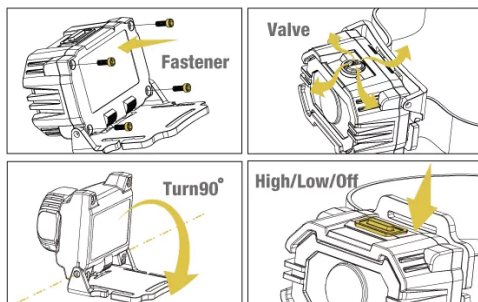

EX-PROOF LED HEADLAMP

DS-16 SERIES

1 year warranty

Key Features

- Durable, impact-resistant construction
- Headlamp with adjustable headband to fit users' head or helmet
- With rotatable head (angle adjustable by maximum 90 degree) to meet customer's vision need
- Locking mechanism on battery compartment to ensure open easily and safety
- Two type of light output: High / Low
- Available for two LED colors:
 - (1) White: Provide clear and bright light
 - (2) Amber: Suitable for dark fog or thick smoke areas
- Safety compliance, RoHS.

Weight

130g

Function

- Special Fastener: Secures lamp cap preventing users to change battery in hazardous locations
- Push Button: Allows users to operate functions easily
- Safety Lock: Prevents users from accidental operation
- Valve: Releases gas pressure in the enclosure

TECHNICAL SPECIFICATIONS IP 67

BH Code	IMPA No.	Battery Size	Lumen		Beam Distance		Running Time		Dimension
			Low	High	Low	High	Low	High	
CLSXTDS16	330620	3 x AAA	100lm	216lm	75m	100m	12hrs	5hrs	80 x 50 x 45mm