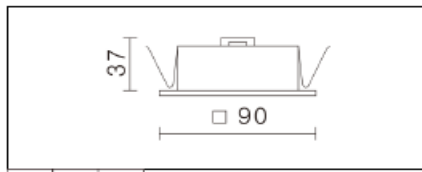

SCOOP-90

Cut out :
77x77mm

Clean-cut design indoor wall-recessed LED luminaire featuring single high quality LED providing energy-efficient and low-maintenance lighting solutions.

Completed with steel recess box for easy maintenance and servicing.

Decorative or guide lighting for museums, corridor, offices and commercial applications.

SCOOP 90 RECESSED WALL LUMINAIRE

Mounting:	Wall-recessed
Lamp:	LED 1.2W (350mA) / 95lm
CRI:	80 (90 optional)
IP:	IP 20; Indoor
Material:	Die-cast aluminum, powder-coated
Color:	<input type="checkbox"/> WH <input checked="" type="checkbox"/> BK
LED CCT:	3000K <input checked="" type="checkbox"/> 4000K 6000K