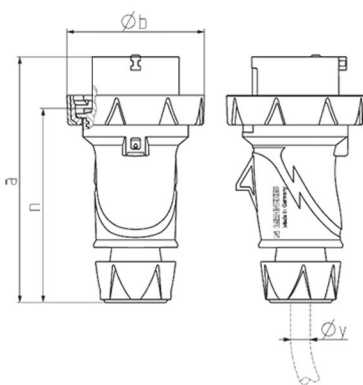

Plug PowerTOP Xtra with ErgoCONTACT
Part no. 13620

- screw connection technology ErgoCONTACT
- ergonomic enclosure design with nubbed grip zones
- rubberised cable gland with sealing
- rubberised bayonet ring
- sealed against dust, temporary submersion and high pressure cleaning
- strain relief and protection against kinking
- thread lock and safety slide
- area for self-adhesive labels

BH Code: D1013620

Technical specifications

Ampere	16 A
Poles	3 p
Voltage	230 V
Clock position	6 h
Hertz	50-60 Hz
Connection technology	Screw terminals, ErgoCONTACT
Contact	standard
Protection type	IP67 / IP69
Weight	200 g
Declaration of Conformity	CE

Drawing	Amp. Poles	16			32		
		3	4	5	3	4	5
Dim. in mm	a	154	163	163	196	196	196
	b	73	81	89	95	95	102
	n	121	129	129	154	154	154
y min. from		7	8	8	10.5	10.5	13.5
to max. mm		-13	-15.5	-15.5	-18	-18	-20
Terminal for cond. cross		1	1	1	-2.5	-2.5	-2.5
section (mm ²) min.-max.		-2.5	-2.5	-2.5	-6	-6	-6