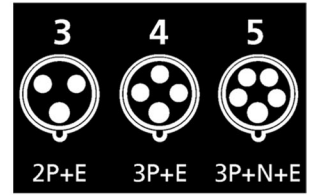

Plug PowerTOP Xtra with ErgoCONTACT
Part no. 13620

- screw connection technology ErgoCONTACT
- ergonomic enclosure design with nubbed grip zones
- rubberised cable gland with sealing
- rubberised bayonet ring
- sealed against dust, temporary submersion and high pressure cleaning
- strain relief and protection against kinking
- thread lock and safety slide
- area for self-adhesive labels

BH Code: D1013620

Technical specifications

Ampere	16 A
Poles	3 p
Voltage	230 V
Clock position	6 h
Hertz	50-60 Hz
Connection technology	Screw terminals, ErgoCONTACT
Contact	standard
Protection type	IP67 / IP69
Weight	200 g
Declaration of Conformity	CE

Drawing	Amp. Poles	16			32		
		3	4	5	3	4	5
Dim. in mm	a	154	163	163	196	196	196
	b	73	81	89	95	95	102
	n	121	129	129	154	154	154
y min. from		7	8	8	10.5	10.5	13.5
to max. mm		-13	-15.5	-15.5	-18	-18	-20
Terminal for cond. cross		1	1	1	-2.5	-2.5	-2.5
section (mm ²) min.-max.		-2.5	-2.5	-2.5	-6	-6	-6