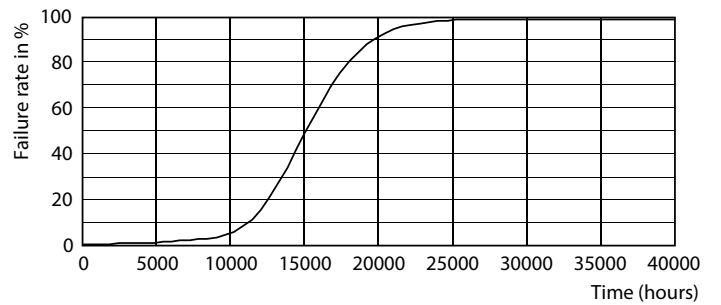

General uniform lighting - Ecofit E LEDtube 1200mm 18W 765 T8 I MY

Ecofit LED tubes T8

Photometric data

Light Distribution Diagram - Ecofit E LEDtube 1200mm 18W 765 T8 I MY

Lifetime

Lumen Maintenance Diagram - Ecofit E LEDtube 1200mm 18W 765 T8 I MY