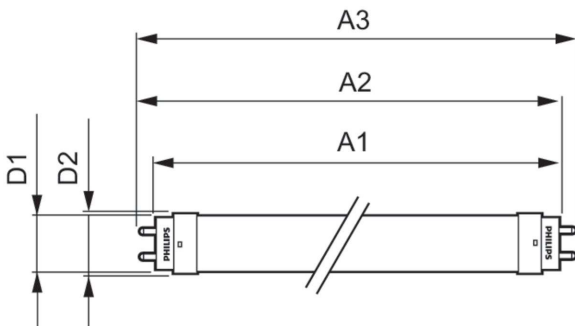

Ecofit LED tubes T8

Controls and Dimming

Dimmable	No
----------	----

Mechanical and Housing

Bulb Finish	Frosted
Bulb Material	Glass
Product Length	1,200 mm
Overall length	1,214 mm
Overall width	28 mm
Overall height	1,214 mm
Dimensions (Height x Width x Depth)	1214 x 28 x 1214 mm
Bulb Shape	T8
Net Weight (Piece)	0.175 kg

Application Conditions

Wireless Technology	Not applicable
---------------------	----------------

Product Data

Order product name	Ecofit E LEDtube 1200mm 18W 765 T8 I MY
Full product name	Ecofit E LEDtube 1200mm 18W 765 T8 I MY
Full product code	871951447542700
Order code	929003550837
Material Nr. (12NC)	929003550837
Numerator - Quantity Per Pack	1
EAN/UPC - Product/Case	8719514475427
Numerator - Packs per outer box	25
EAN/UPC - Case	8719514475434

Dimensional drawing

Product	D1	D2	A1	A2	A3
Ecofit E LEDtube 1200mm 18W 765 T8 I MY	25.7 mm	28 mm	1,198 mm	1,205 mm	1,212 mm

Photometric data

Spectral Power Distribution Colour - Ecofit E LEDtube 1200mm 18W 765 T8 I MY

General uniform lighting - Ecofit E LEDtube 1200mm 18W 765 T8 I MY

Ecofit LED tubes T8

Photometric data

Light Distribution Diagram - Ecofit E LEDtube 1200mm 18W 765 T8 I MY

Lifetime

Lumen Maintenance Diagram - Ecofit E LEDtube 1200mm 18W 765 T8 I MY