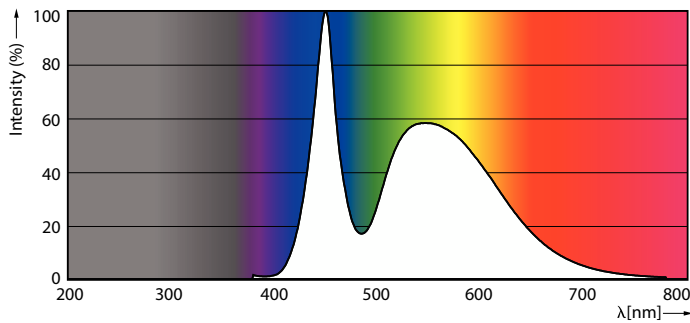

Ecofit LED tubes T8

Controls and Dimming

Dimmable	No
----------	----

Mechanical and Housing

Bulb Finish	Frosted
Bulb Material	Glass
Product Length	1,200 mm
Overall length	1,214 mm
Overall width	28 mm
Overall height	1,214 mm
Dimensions (Height x Width x Depth)	1214 x 28 x 1214 mm
Bulb Shape	T8
Net Weight (Piece)	0.175 kg

Dimensional drawing

Product	D1	D2	A1	A2	A3
Ecofit E LEDtube 1200mm 18W 765 T8 I MY	25.7 mm	28 mm	1,198 mm	1,205 mm	1,212 mm

Photometric data

Spectral Power Distribution Colour - Ecofit E LEDtube 1200mm 18W 765 T8 I MY