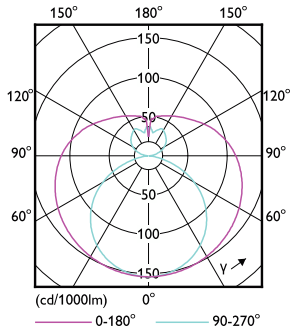

Ecofit LED tubes T8

Photometric data

Light Distribution Diagram - Ecofit E LEDtube 1200mm 18W 765 T8 I MY