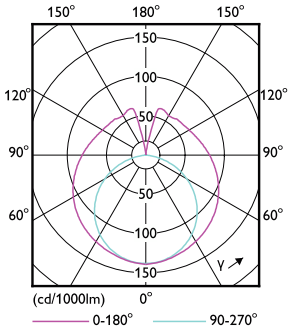

Ecofit LED tubes T8

Mechanical and Housing	
Bulb Finish	Frosted
Bulb Material	Glass
Product Length	1,200 mm
Overall length	1,214 mm
Overall width	28 mm
Overall height	1,214 mm
Dimensions (Height x Width x Depth)	1214 x 28 x 1214 mm
Bulb Shape	T8
Net Weight (Piece)	0.200 kg

Dimensional drawing

Product	D1	D2	A1	A2	A3
Ledtube DE 1200mm 18W 1800lm 765 T8 G13	25.7 mm	28 mm	1,198 mm	1,205 mm	1,212 mm

Photometric data

Spectral Power Distribution Colour - Ledtube DE 1200mm 18W 1800lm 765 T8 G13