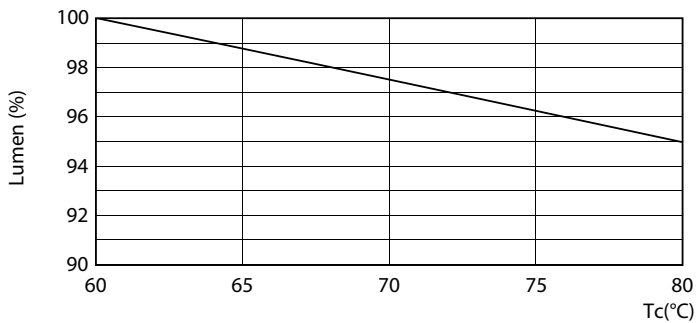

Light Distribution Diagram - Ledtube DE 1200mm 18W 1800lm 765 T8 G13

Ecofit LED tubes T8

Photometric data

General uniform lighting - Ledtube DE 1200mm 18W 1800lm 765 T8 G13

Lifetime

LEDtube 15K FailureRate