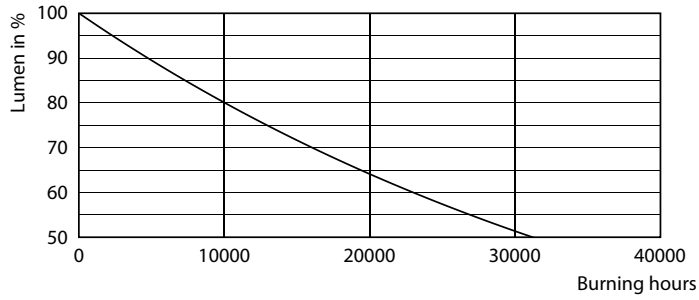

Lumen Maintenance Diagram - Ledtube DE 1200mm 18W 1800lm 765 T8 G13

Life Expectancy Diagram

LEDtube 15K LifetimeVsTc

Ecofit LED tubes T8

Lifetime

Lumen Maintenance Diagram - Ledtube DE 1200mm 18W 1800lm 765 T8 G13