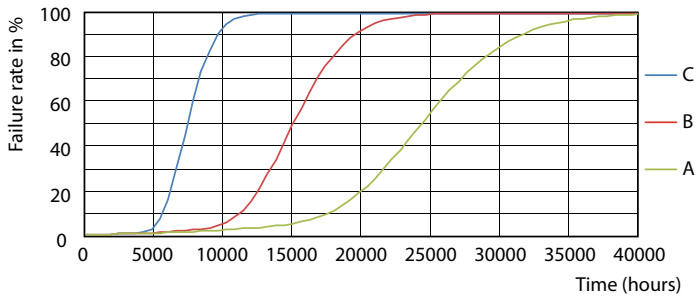

Light Distribution Diagram - Ledtube DE 1200mm 18W 1800lm 765 T8 G13

Ecofit LED tubes T8

Photometric data

General uniform lighting - Ledtube DE 1200mm 18W 1800lm 765 T8 G13

Lifetime

LEDtube 15K FailureRate