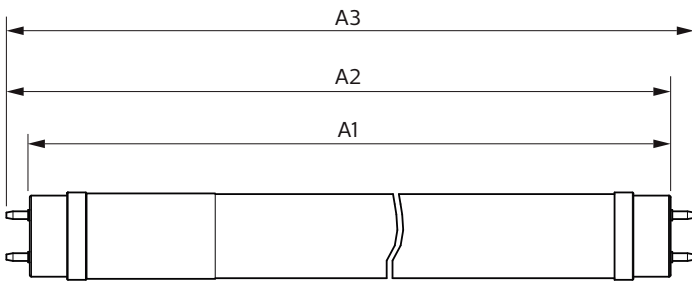

Ecofit LED tubes T8

Mechanical and Housing	
Bulb Finish	Frosted
Bulb Material	Glass
Product Length	1,200 mm
Overall length	1,214 mm
Overall width	28 mm
Overall height	1,214 mm
Dimensions (Height x Width x Depth)	1214 x 28 x 1214 mm
Bulb Shape	T8
Net Weight (Piece)	0.200 kg

Dimensional drawing

Product	D1	D2	A1	A2	A3
Ledtube DE 1200mm 18W 1800lm 765 T8 G13	25.7 mm	28 mm	1,198 mm	1,205 mm	1,212 mm

Photometric data

Spectral Power Distribution Colour - Ledtube DE 1200mm 18W 1800lm 765 T8 G13