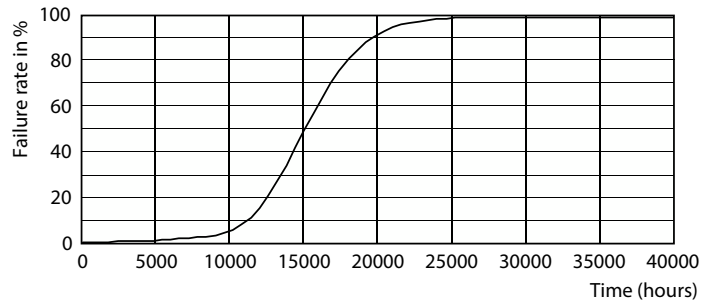

Light Distribution Diagram - Ledtube DE 1200mm 18W 1800lm 765 T8 G13

Ecofit LED tubes T8

Photometric data

General uniform lighting - Ledtube DE 1200mm 18W 1800lm 765 T8 G13

Lifetime

LEDtube 15K FailureRate