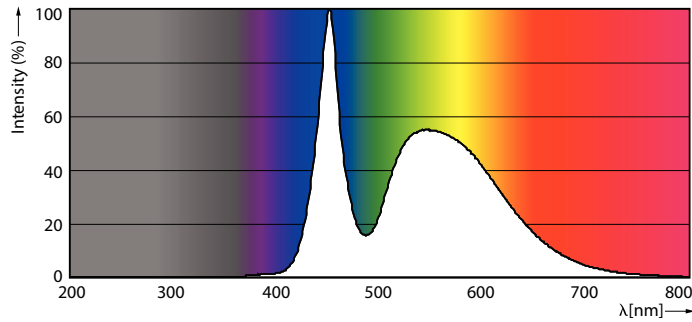

Photometric data

Spectral Power Distribution Colour - Ledtube DE 1200mm 18W 1800lm 765 T8 G13