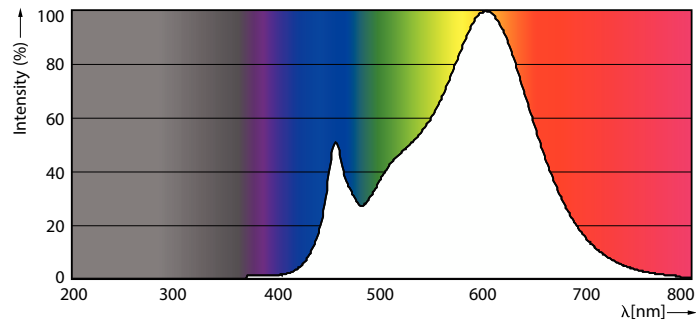

Photometric data

Spectral Power Distribution Colour - Master LED PAR30L 32W 15D 830 CN