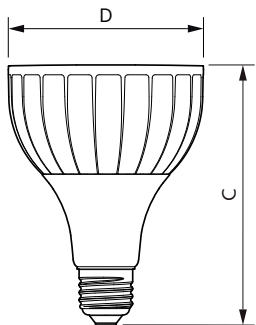

MASTER LED spot PAR High Lumen

Energy Consumption kWh/1000 h	32 kWh
EU RoHS compliant	Yes
Product Data	
Order product name	Master LED PAR30L 32W 15D 830 CN
Full product name	Master LED PAR30L 32W 15D 830 CN
Full product code	694793913377200
Order code	929001354310

Material Nr. (12NC)	929001354310
Numerator - Quantity Per Pack	1
EAN/UPC - Product/Case	6947939133772
Numerator - Packs per outer box	6
EAN/UPC - Case	6947939133789

Dimensional drawing

Product	D	C
Master LED PAR30L 32W 15D 830 CN	95.5 mm	129 mm