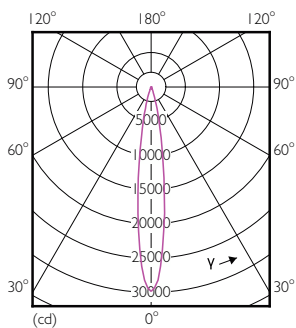

Product data

General Information	
Cap-Base	E27
Nominal lifetime	25,000 hour(s)
Switching Cycle	50,000
Lighting Technology	LED
Light Technical	
Color Code	830 [CCT of 3000K]
Beam Angle (Nom)	15 degree(s)
Luminous Flux	3,000 lm
Color Designation	White (WH)
Correlated Color Temperature (Nom)	3000 K
Luminous Efficacy (rated) (Nom)	93.00 lm/W
Color Consistency	<6
Color rendering index (CRI)	82
LLMF At End Of Nominal Lifetime (Nom)	70 %
Operating and Electrical	
Line Frequency	50 to 60 Hz
Input Frequency	50 to 60 Hz

Material Nr. (12NC)	929001354310
Numerator - Quantity Per Pack	1
EAN/UPC - Product/Case	6947939133772
Numerator - Packs per outer box	6
EAN/UPC - Case	6947939133789

Dimensional drawing

Product	D	C
Master LED PAR30L 32W 15D 830 CN	95.5 mm	129 mm

Photometric data

Spectral Power Distribution Colour - Master LED PAR30L 32W 15D 830 CN

Accent Lighting Spots - Master LED PAR30L 32W 15D 830 CN

Light Distribution Diagram - Master LED PAR30L 32W 15D 830 CN