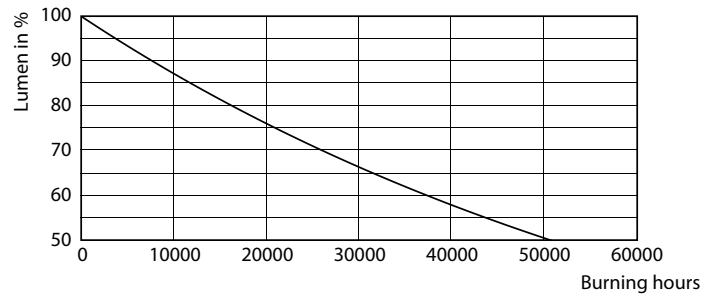

MASTER LED spot PAR High Lumen

Lifetime

LEDspot MAS 37W E27 PAR30L 830 15D ND

Lumen Maintenance Diagram - Master LED PAR30L 32W 15D 830 CN