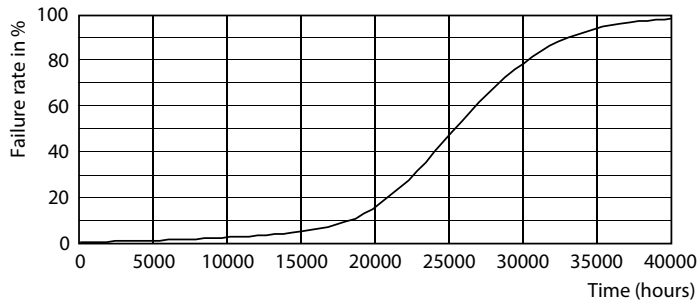

MASTER LED spot PAR High Lumen

Lifetime

LEDspot MAS 37W E27 PAR30L 830 15D ND

Lumen Maintenance Diagram - Master LED PAR30L 32W 15D 830 CN