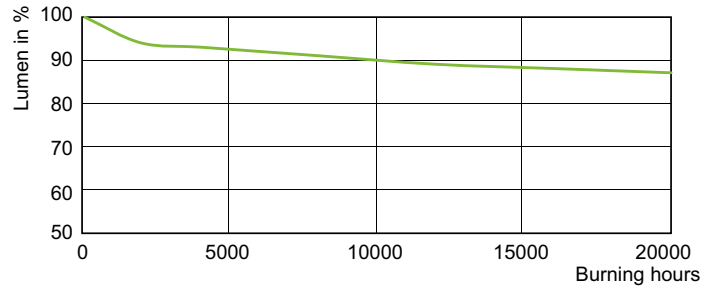

MASTER CosmoWhite CPO-TW & CPO-TW Xtra

Lifetime

LDLE_CPO-TW_0003-Life expectancy diagram

Lumen Maintenance Diagram - MST CosmoWh CPO-TW Xtra 140W/728 PGZ12