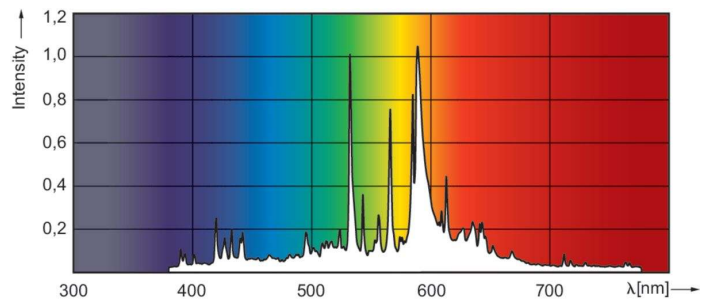

Product data

General Information		Operating and Electrical	
Cap-Base	PGZ12	Chromaticity Coordinate Y (Nom)	0.4
Operating Position	UNIVERSAL [Any or Universal (U)]	Correlated Color Temperature (Nom)	2800 K
Flux measurement reference	Sphere	Luminous Efficacy (rated) (Nom)	125 lm/W
Life to 50% Failures (Nom)	30,000 hour(s)	Color rendering index (CRI)	72
		Arc Length O (Nom)	22 mm
Light Technical			
Color Code	728 [CCT of 2800K]	Power Consumption	141.0 W
Luminous Flux	17,600 lm	Voltage (Nom)	94 V
Color Designation	White (WH)		
Chromaticity Coordinate X (Nom)	0.447		

Dimensional drawing

Product	D (max)	D	O	L	C (max)
MST CosmoWh CPO-TW Xtra 140W/728 PGZ12	20 mm	19 mm	22 mm	66 mm	150 mm

Photometric data

Light Distribution Diagram - MST CosmoWh CPO-TW Xtra 140W/728 PGZ12