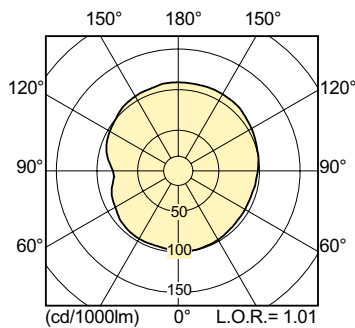

Product data

General Information		Operating and Electrical	
Cap-Base	PGZ12	Chromaticity Coordinate Y (Nom)	0.4
Operating Position	UNIVERSAL [Any or Universal (U)]	Correlated Color Temperature (Nom)	2800 K
Flux measurement reference	Sphere	Luminous Efficacy (rated) (Nom)	125 lm/W
Life to 50% Failures (Nom)	30,000 hour(s)	Color rendering index (CRI)	72
		Arc Length O (Nom)	22 mm
Light Technical			
Color Code	728 [CCT of 2800K]	Power Consumption	141.0 W
Luminous Flux	17,600 lm	Voltage (Nom)	94 V
Color Designation	White (WH)		
Chromaticity Coordinate X (Nom)	0.447		

MASTER CosmoWhite CPO-TW & CPO-TW Xtra

Controls and Dimming

Dimmable	Yes
----------	-----

Mechanical and Housing

Bulb Finish	Clear
Bulb Shape	T19
Net Weight (Piece)	0.040 kg

Approval and Application

Energy Efficiency Class	E
Mercury (Hg) Content (Max)	3.9 mg
Mercury (Hg) Content (Nom)	3.9 mg
Energy Consumption kWh/1000 h	141 kWh
EPREL Registration Number	473349

CE mark	Yes
---------	-----

Product Data

Order product name	MST CosmoWh CPO-TW Xtra 140W/728 PGZ12
Full product name	MST CosmoWh CPO-TW Xtra 140W/728 PGZ12
Full product code	871150020853815
Order code	928088805127
Material Nr. (12NC)	928088805127
Numerator - Quantity Per Pack	1
EAN/UPC - Product/Case	8711500208538
Numerator - Packs per outer box	12
EAN/UPC - Case	8711500208545

Dimensional drawing

Product	D (max)	D	O	L	C (max)
MST CosmoWh CPO-TW Xtra 140W/728 PGZ12	20 mm	19 mm	22 mm	66 mm	150 mm

Photometric data

Light Distribution Diagram - MST CosmoWh CPO-TW Xtra 140W/728 PGZ12