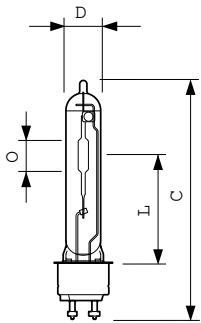

Product data

General Information		Operating and Electrical	
Cap-Base	PGZ12	Chromaticity Coordinate Y (Nom)	0.4
Operating Position	UNIVERSAL [Any or Universal (U)]	Correlated Color Temperature (Nom)	2800 K
Flux measurement reference	Sphere	Luminous Efficacy (rated) (Nom)	125 lm/W
Life to 50% Failures (Nom)	30,000 hour(s)	Color rendering index (CRI)	72
		Arc Length O (Nom)	22 mm
Light Technical			
Color Code	728 [CCT of 2800K]	Power Consumption	141.0 W
Luminous Flux	17,600 lm	Voltage (Nom)	94 V
Color Designation	White (WH)		
Chromaticity Coordinate X (Nom)	0.447		

MASTER CosmoWhite CPO-TW & CPO-TW Xtra

Controls and Dimming

Dimmable	Yes
----------	-----

Mechanical and Housing

Bulb Finish	Clear
Bulb Shape	T19
Net Weight (Piece)	0.040 kg

Approval and Application

Energy Efficiency Class	E
Mercury (Hg) Content (Max)	3.9 mg
Mercury (Hg) Content (Nom)	3.9 mg
Energy Consumption kWh/1000 h	141 kWh
EPREL Registration Number	473349

CE mark	Yes
---------	-----

Product Data

Order product name	MST CosmoWh CPO-TW Xtra 140W/728 PGZ12
Full product name	MST CosmoWh CPO-TW Xtra 140W/728 PGZ12
Full product code	871150020853815
Order code	928088805127
Material Nr. (12NC)	928088805127
Numerator - Quantity Per Pack	1
EAN/UPC - Product/Case	8711500208538
Numerator - Packs per outer box	12
EAN/UPC - Case	8711500208545

Dimensional drawing

Product	D (max)	D	O	L	C (max)
MST CosmoWh CPO-TW Xtra 140W/728 PGZ12	20 mm	19 mm	22 mm	66 mm	150 mm

Photometric data

Light Distribution Diagram - MST CosmoWh CPO-TW Xtra 140W/728 PGZ12