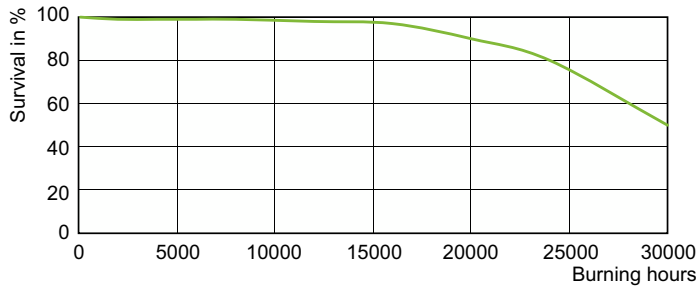

MASTER CosmoWhite CPO-TW & CPO-TW Xtra

Lifetime

LDLE_CPO-TW_0003-Life expectancy diagram

Lumen Maintenance Diagram - MST CosmoWh CPO-TW Xtra 140W/728 PGZ12