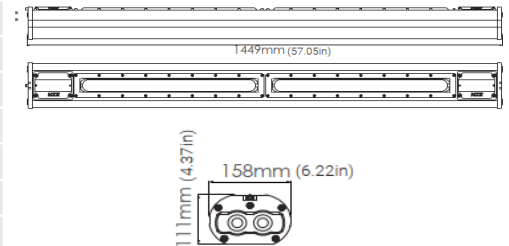

Type :	Ex-proof LED linear	Location :	
Model :	LUMENEX LLP-80	Legend :	Quantity:
Lamp Source:	LED module	Control Gear :	LED Driver
Color Temp :	Daylight      Lumen: 8,600lm	IP Rating :	IP66
Description :	LUMENEX LLP-80, 80W explosion proof LED linear luminaire suitable for zone 1,2 & zone 21, 22, daylight total 8600lm, aluminium housing, anti-UV polycarbonate frosted diffuser with seamless gasket. IECEx & ATEX certified. **Mounting accessories not included.	Dimension:	L1449 x W158 x H111mm Weight: 9.9kg
		Country of Origin :	China
		Comments:	
Submitted Date:	Revision:	Approved by:	Signature:
		Architect	
		Consultant	