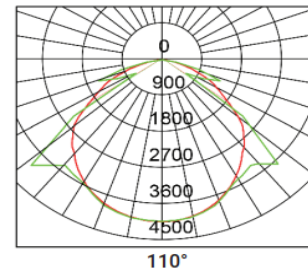

## SPECIFICATION

POWER	: 20/40/60/80/100W
VOLTAGE / FREQUENCY	: 120-277V AC 50/60Hz
POWER FACTOR	: ≥90%
THD	: <20%
L70	: 150,000 Hours@55°C
SURGE PROTECTION	: 6KV Line-to ground
LUMEN EFFICIENCY	: 120Lm/W @5000K
BEAM ANGLE	: 110°
COLOUR RENDERING INDEX (CRI)	: Ra>70
AMBIENT TEMPERATURE	: -40°C ~ +55°C -20°C ~ +50°C (Emergency)
GAS ENVIRONMENT	: 20/40/60W: T6      80/100W: T5
DUST ENVIRONMENT	: T80°C
FINISH	: Polyester powder coating for uniform corrosion resistance
HARDWARE	: Stainless steel 316
LENS MATERIAL	: Polycarbonate
MOUNTING OPTIONS	: Ceiling (Flush mount), Wall, Suspended (Chain /Eyebolt), Pole