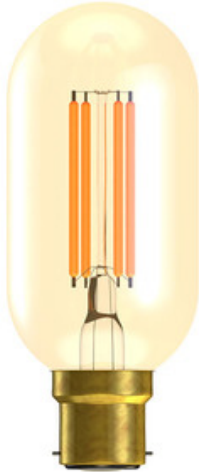

Lamps / LED

LED 4W Vintage Amber 110mm Tubular - BC - 2000K

The LED Vintage Lamp has become one of the most recognisable lamp types on the market. Widely used in the hospitality sector and domestically alike, the LED Vintage Lamp combines a traditional look with the energy saving benefits of LED Lighting. The Vintage Tubular's can provide a distinctive look when illuminated in any bar or restaurant.

- Dimmable and Non-Dimmable available.
- Special extended filament to replicate traditional vintage amber glow.
- Amber Glass Coating For Decorative Vintage Look.
- Over 90% energy saving compared to Incandescent Vintage Lamps.
- Super low energy consumption.

Country of Origin	CN
--------------------------	----

UNSPSC Code	39101628
--------------------	----------

Technical Specification

Volts (V)	240
Watts (W)	4
Cap	BC/B22
Colour Temp (K)	2000
Dimmable?	No
Lumens (lm)	330
Life Hours	15000
Beam Angle	300°
Energy Rating	G
CRI (ra)	85
Switching Cycles	8000
Frequency (Hz)	50/60
LED Drive Current	30mA
Energy Consumption (kWh/1000h)	4

Lamps / LED

LED 4W Vintage Amber 130mm Tubular - ES - 2000K

The LED Vintage Lamp has become one of the most recognisable lamp types on the market. Widely used in the hospitality sector and domestically alike, the LED Vintage Lamp combines a traditional look with the energy saving benefits of LED Lighting. The Vintage Tubular's can provide a distinctive look when illuminated in any bar or restaurant.