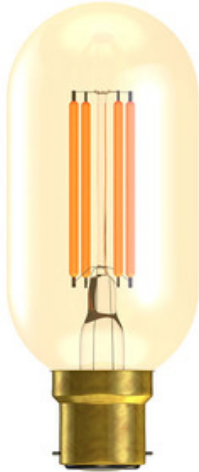

Lamps / LED

LED 4W Vintage Amber 110mm Tubular - BC - 2000K

The LED Vintage Lamp has become one of the most recognisable lamp types on the market. Widely used in the hospitality sector and domestically alike, the LED Vintage Lamp combines a traditional look with the energy saving benefits of LED Lighting. The Vintage Tubular's can provide a distinctive look when illuminated in any bar or restaurant.

Country of Origin	CN
--------------------------	----

UNSPSC Code	39101628
--------------------	----------

Technical Specification

Volts (V)	240
Watts (W)	4
Cap	BC/B22
Colour Temp (K)	2000
Dimmable?	No
Lumens (lm)	330
Life Hours	15000
Beam Angle	300°
Energy Rating	G
CRI (ra)	85
Switching Cycles	8000
Frequency (Hz)	50/60
LED Drive Current	30mA
Energy Consumption (kWh/1000h)	4

Lamps / LED

LED 4W Vintage Amber 130mm Tubular - ES - 2000K

The LED Vintage Lamp has become one of the most recognisable lamp types on the market. Widely used in the hospitality sector and domestically alike, the LED Vintage Lamp combines a traditional look with the energy saving benefits of LED Lighting. The Vintage Tubular's can provide a distinctive look when illuminated in any bar or restaurant.

Lamps / LED

LED 4W Dimmable Vintage Amber 110mm Tubular - BC - 2000K

The LED Vintage Lamp has become one of the most recognisable lamp types on the market. Widely used in the hospitality sector and domestically alike, the LED Vintage Lamp combines a traditional look with the energy saving benefits of LED Lighting. The Vintage Tubular's can provide a distinctive look when illuminated in any bar or restaurant.