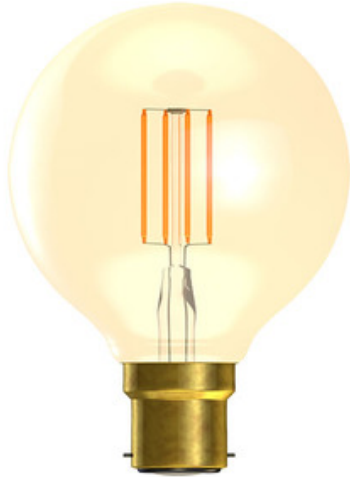

Lamps / LED

LED 4W Vintage Amber Globe - BC - 2000K

The LED Vintage Lamp has become one of the most recognisable lamp types on the market. Widely used in the hospitality sector and domestically alike, the LED Vintage Lamp combines a traditional look with the energy saving benefits of LED Lighting. With 2 sizes available, the Vintage Globes can be used in a variety of applications, whether that be a cosy lounge or large bar & restaurant.

- Dimmable and Non-Dimmable available.
- Special extended filament to replicate traditional vintage amber glow.
- Amber Glass Coating For Decorative Vintage Look.
- Over 90% energy saving compared to Incandescent Vintage Lamps.
- Super low energy consumption.

Technical Specification

Product Code	01463

Reference

Guarantee	3 Years

EAN	5013588014630

Commodity Code	8539520000

Country of Origin	CN

UNSPSC Code	39101628