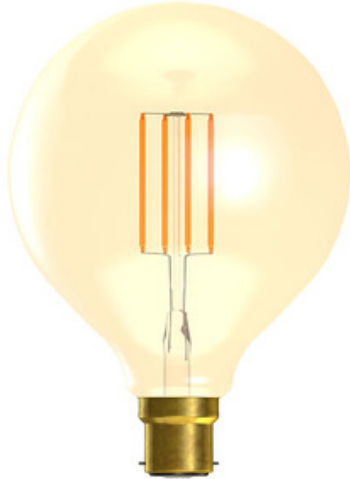

# LED 4W Vintage Amber 125mm Globe - BC - 2000K

The LED Vintage Lamp has become one of the most recognisable lamp types on the market. Widely used in the hospitality sector and domestically alike, the LED Vintage Lamp combines a traditional look with the energy saving benefits of LED Lighting. With 2 sizes available, the Vintage Globes can be used in a variety of applications, whether that be a cosy lounge or large bar & restaurant.