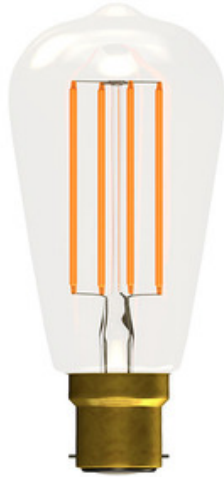

Lamps / LED

LED 4W Clear Filament Squirrel Cage - BC - 2700K

The LED Filament Range combines LED technology with the elegance of Incandescent Lamps. Creating a welcoming atmosphere with a retro feel, our LED Filament Range offers smooth dimming on rotary and digital dimming systems. The Filament Squirrel Cage has a contemporary timeless design ideal for bars & restaurants.

- LED Technology with the elegance of Incandescent Lamps.
- Creates a welcoming atmosphere with retro feel.
- Argon gas filled to improve life.
- Smooth dimming on rotary and digital dimming systems.
- Full glass envelope.

Country of Origin	CN
--------------------------	----

UNSPSC Code	39101628
--------------------	----------

Technical Specification

Volts (V)	240
Watts (W)	4
Cap	BC/B22
Colour Temp (K)	2700
Dimmable?	No
Lumens (lm)	470
Life Hours	15000
Beam Angle	300°
Energy Rating	E
CRI (ra)	85
Switching Cycles	8000
Frequency (Hz)	50/60
Energy Consumption (kWh/1000h)	4