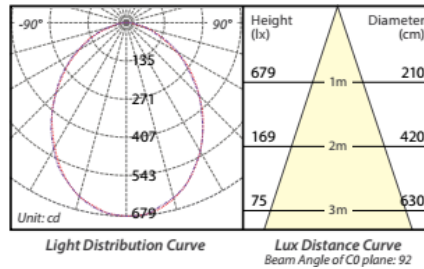

Project Name:

Model No. LDRA616-840

Type: 6-inch LED Downlight (Round Shape)

Product Picture:

Technical Specifications

Electrical

Total System Power	16 W
Voltage	220 – 240 Vac
Operating Freq.	50/ 60 Hz
Power Factor	0.9

Photometric

Luminous Flux	1600 lm
Beam Angle	90°
CCT	Cool White (4000K)
CRI	> 80 Ra

Mechanical

Casing Material	Aluminium
Diffuser	PMMA
Mounting Type	Ceiling Mounted
Weight	620 g
Dimension	184 (D) x 109 (H) mm