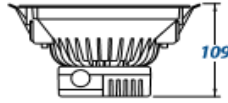

Project Name:

Model No. LDRA616-840

Type: 6-inch LED Downlight (Round Shape)

Product Picture:

Technical Specifications

Electrical

Total System Power	16 W
Voltage	220 – 240 Vac
Operating Freq.	50/ 60 Hz
Power Factor	0.9

Photometric

Luminous Flux	1600 lm
Beam Angle	90°
CCT	Cool White (4000K)
CRI	> 80 Ra

Mechanical

Casing Material	Aluminium
Diffuser	PMMA
Mounting Type	Ceiling Mounted
Weight	620 g
Dimension	184 (D) x 109 (H) mm

Others

Lifespan	35,000 hrs
IP Rating	IP 44 Trim Only
Energy Saving	50%
Certified	CE, RoHS