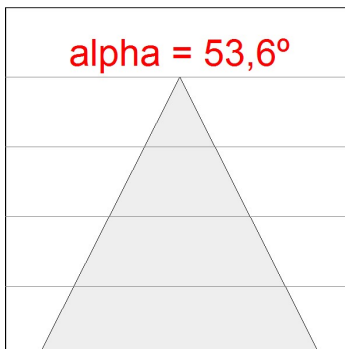

### CUSTOM MADE OPTIONS:

**KOMBIC 200 DOWNLIGHT**

**K31RD50400P840NRW**

**KOMBIC 200 RD 5000 IP44 NW OPAL BR/WH**

**PHOTOMETRIC DATA :**

9241530  
 $\eta = 100\%$   
 $I_{max} = 976 \text{ cd/klm}$   
 UTE: 1,00B + 0,00T  
 CIE: 80 98 100 100 100