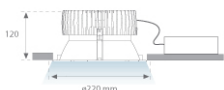

KOMBIC 200 DOWNLIGHT

K31RD50400P840NRW

KOMBIC 200 RD 5000 IP44 NW OPAL BR/WH

Description:

Round recessed downlight model KOMBIC 200 RD, LAMP brand. Interior diffuser made of opal methacrylate specially for LED and bright metallic reflector, injection aluminium dissipator and TOR KIT type easy-fit fastening system. Model for MID POWER LED, with 4000K colour temperature and CRI 80 and control gear included. IP44 protection rating. Insulation class II. Lifetime: 50.000h L70 B10

Finish: BRILLIANT METALLIC POLYCARBONATE

Weight: 1.536 g

Installation: Recessed

TECHNICAL SPECIFICATIONS:

Light output:	4.016 lm	°K :	4000
Plum:	38,1W	CRI :	80
Efficacy:	105,4 lm/w	MacAdam:	3
Type:	MID POWER LED	Power Supply:	220-240V 50/60Hz
LED Lifetime:	50.000 L70 B10 (Ta=25°C)	Gear:	Electronic
Power:	36W		

Light output tolerance +/- 10%

CUSTOM MADE OPTIONS: