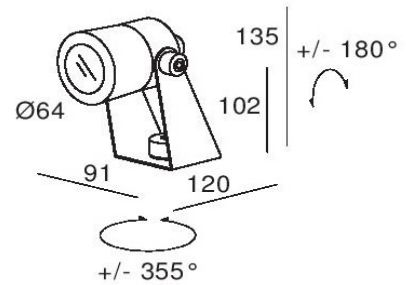

2 STEP MACADAM 3000K
Elevata precisione cromatica
High chromatic precision

DGA COOLER MAX
Sistema di dissipazione brevettato
Patented heat dissipation system

AISI 316L (6)
Totalmente in acciaio con trattamento passivazione
Entire Stainless Steel with passivation treatment

30° Lens

6W

24 Vdc

450lm

760622. 6 _

Country Of Origin : Italy