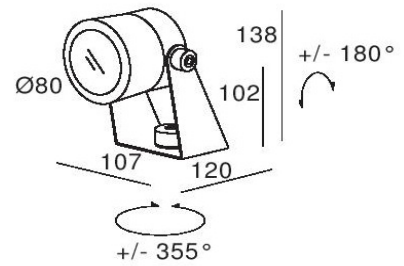

2 STEP MACADAM 3000K
Elevata precisione cromatica
High chromatic precision

DGA COOLER MAX
Sistema di dissipazione brevettato
Patented heat dissipation system

AISI 316L (6)
Totalmente in acciaio con trattamento passivazione
Entire Stainless Steel with passivation treatment

30° Lens

10W

24 Vdc

1050lm

760624. 6 _

Country Of Origin : Italy