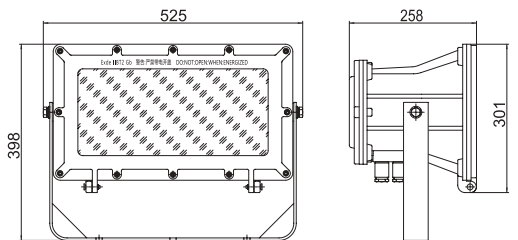

CFT2 防爆投光灯 FLOOD LIGHT

适用范围

- 1、壳体采用优质铸铝模压成型，优质钢化玻璃灯罩，灯体可俯仰 45°；
- 2、灯体采用密封结构，具有较高的防水性能和防腐性能；
- 3、内置镇流器，无需另配镇流器箱（110V/60Hz 需另配镇流器）。
- 4、符合《钢质海船入级规范》和国家标准 GB3836-2000，GB12045，En50014，En50018，En60079。
- 5、防爆合格证编号：CLeX21.6568X

The scope of application

1. The shell adopts good quality cast aluminium, good quality toughened glass lampshade, The light body can adjust up and down 45° .
2. The lamp body adopts seal structure, has high waterproof performance and anticorrosive performance.
3. Equipped ballast inside, no need to equipped ballast box (except the voltage is 110V/60Hz).
4. Conform to 《GRADE ENTRY NORMS FOR STEEL SHIPS》 and national standard GB3836-2000, GB12045, En50014, En50018, En60079.
5. Explosion proof certificate number: CLeX21.6568X

规格 Specifications

型号 Type	防爆标志 Explosion-proof mark	电压 Voltage	功率 Power	光通量 Lm Luminous flux	光源 Illuminant	灯头 Lamp holder	防护等级 Protection class	电缆外径 Cable outside diameter	重量 Weight
CFT2	Exd IIBT3	220V/50Hz 220V/60Hz 110V/60Hz	250W	26000	高压钠灯 High-pressure sodium lamp	E40	IP56	Φ11-Φ13	29.54kg
				20500	金属卤化物灯 Metal halide lamp				
	400W		47000	高压钠灯 High-pressure sodium lamp					
			36000	金属卤化物灯 Metal halide lamp