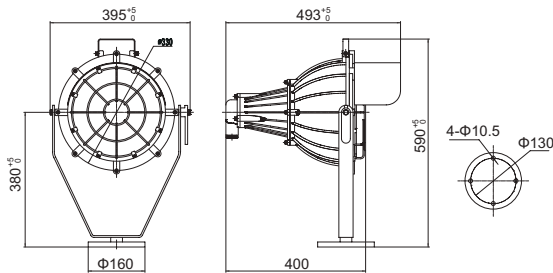

CFT1 防爆投光灯

EXPLOSION-PROOF SPOT LIGHT

国际代码 International Code:791831-791834

适用范围

适用于温度组别为 T1-T4 爆炸性气体场所 1 区、2 区的环境中使用，也适用于船舶、石油平台等室外远距离照明。

产品特点

优质铝壳体，铜网罩，钢化玻璃，灯体可水平旋转 350°，俯仰 45°。

采用标准

符合国际 GB3836，GB12045《船用防爆灯技术条件》。

The scope of application

Applied to the explosive gas place zone 1 zone 2 with the temperature group T1-T4, also suitable for remote illumination.

Products characteristic

Good quality aluminium shell, brass net shield, toughened glass, The light body can rotate 350° horizontally and 45° up and down.

Adopt standard

Conform to National standard GB3836, GB12045《THE TECHNICAL CONDITION OF MARINE EXPLOSION-PROOF LIGHT》.

规格 Specifications

型号 Type	防爆标志 Explosion-proof mark	电压 Voltage	功率 Power	光源 Illuminant	灯头 Lamp holder	防护等级 Protection class	电缆外径 Cable outside diameter	材质 Material	重量 Weight
CFT1	Ex d IIB T1/T3/T4 Gb	220V/50Hz 220V/60Hz	400W	高压汞灯 High-pressure mercury lamp	E40	IP56	Φ12-Φ14.5	铝 Aluminium	10kg
			450W	白镇流汞灯泡 GYZ450 Self-rectifying mercury lamp					
			500W	白炽灯泡 Incandescent lamp					

The scope of application

1. The shell adopts good quality cast aluminium, good quality toughened glass lampshade, The light body can adjust up and down 45° .
2. The lamp body adopts seal structure, has high waterproof performance and anticorrosive performance.
3. Equipped ballast inside, no need to equipped ballast box (except the voltage is 110V/60Hz).
4. Conform to 《GRADE ENTRY NORMS FOR STEEL SHIPS》 and national standard GB3836-2000, GB12045, En50014, En50018, En60079.
5. Explosion proof certificate number: CLeX21.6568X