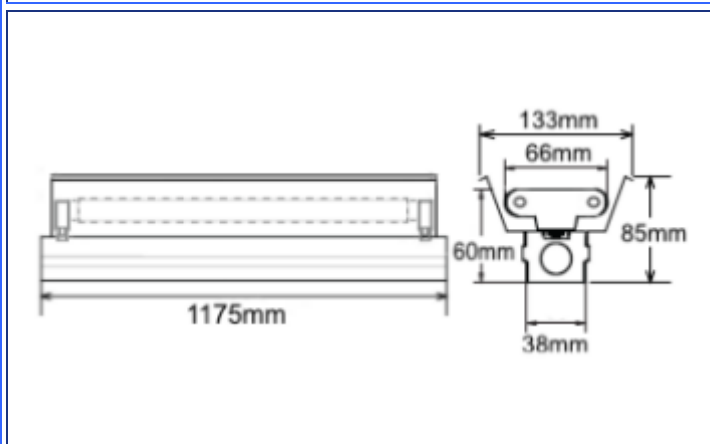

LUMINAIRE DATA SHEET

AMR228T5	LEGEND	QTY

LOCATION	-
-----------------	---

LUMINAIRE DESCRIPTION: Adam-Lite AMR228T5 (2x28W T5) Batten with Full Metal Reflector c/w High Output Tubes and Philips EBC Non-Dimmable Electronic Ballast

IMAGES / DIMENSIONS

TECHNICAL SPECIFICATION

Brand / Model	: ADAM-LITE / AMR228
Lamp Source	: 2 X 28W T5 FLUORESCENT TUBES
Lamp Output	: 5,200 LUMENS
Avg Lamp Life	: 12,000 BURNING HOURS
Control Gear	: NON-DIM ELECTRONIC BALLAST
Housing Material	: HIGH GRADE STEEL SHEET
Reflector	: METAL REFLECTOR
IP Rating	: N.A