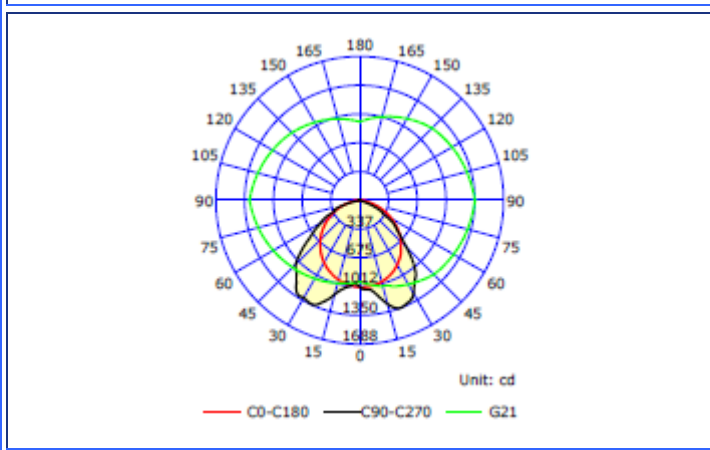

LUMINAIRE DATA SHEET

AMR228T5	LEGEND	QTY

LOCATION	-
-----------------	---

LUMINAIRE DESCRIPTION: Adam-Lite AMR228T5 (2x28W T5) Batten with Full Metal Reflector c/w High Output Tubes and Philips EBC Non-Dimmable Electronic Ballast

IMAGES / DIMENSIONS

TECHNICAL SPECIFICATION

Brand / Model	: ADAM-LITE / AMR228
Lamp Source	: 2 X 28W T5 FLUORESCENT TUBES
Lamp Output	: 5,200 LUMENS
Avg Lamp Life	: 12,000 BURNING HOURS
Control Gear	: NON-DIM ELECTRONIC BALLAST
Housing Material	: HIGH GRADE STEEL SHEET
Reflector	: METAL REFLECTOR
IP Rating	: N.A