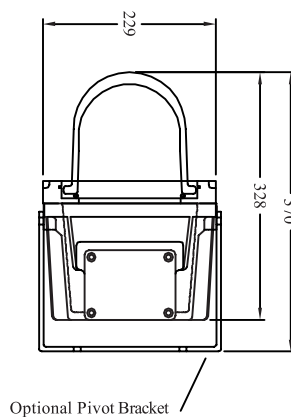

Certification and Approval

Certification Code	Ex de II 2 GD T4 (See lamp tables for T rating)	
Certification numbers	SIRA 00 ATEX 1048	IEC Ex SIR 09.0027
Certification standards	EN 60079 EN 61241	IEC 60079 IEC 61241
Protection	IP 66	

Features Options

Rotating Beacon
Xenon flashing unit
IIC as standard
Heavy Duty construction
Integral EEx e terminal chamber

Range of fresnel colours or glass colouring
Long Life LED options
Range of warning and flash options
High ambient version

Xenon Flash with Fresnel