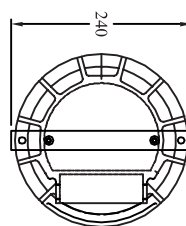

Certification and Approval

Certification Code	Ex de II 2 GD T4 (See lamp tables for T rating)	
Certification numbers	SIRA 00 ATEX 1048	IEC Ex SIR 09.0027
Certification standards	EN 60079 EN 61241	IEC 60079 IEC 61241
Protection	IP 66	

Features Options

Rotating Beacon
Xenon flashing unit
IIC as standard
Heavy Duty construction
Integral EEx e terminal chamber

Range of fresnel colours or glass colouring
Long Life LED options
Range of warning and flash options
High ambient version

Xenon Flash with Fresnel