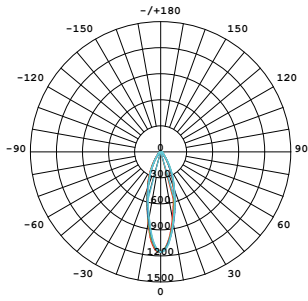

### Application

Home

Hotel

Shopping Mall

Restaurant

Model	Item Description	W	PF	lm	lm/W	CRI	Beam	Life	Single Box (LxWxH)mm	Outer Box (LxWxH)mm	Packing Qty (PCS/CTN)
PAR16S1-4.5W-GU10-UB	SIGV2 GU10 4.5W 2800K 36D R9	4.5	0.6	600	133	>92	36°	30000	51*51*65	274*228*230	60

## Photometric Data