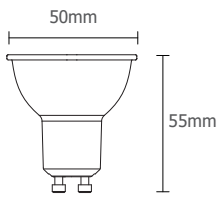

### Application

Home

Hotel

Shopping Mall

Restaurant

Model	Item Description	W	PF	lm	lm/W	CRI	Beam	Life	Single Box (LxWxH)mm	Outer Box (LxWxH)mm	Packing Qty (PCS/CTN)
PAR16S1-4.5W-GU10-UB	SIGV2 GU10 4.5W 2800K 36D R9	4.5	0.6	600	133	>92	36°	30000	51*51*65	274*228*230	60

## Dimensional Drawing

PAR16S1-4.5W-GU10-UB