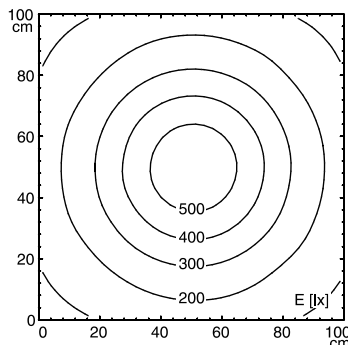

fitted with

- work equipment**
- connected load**
- power consumption**
- luminous flux**
- luminous efficacy**
- light distribution**
- system of protection**
- class of protection**
- technology**
- usage**
- luminaire body**
- lamp cover**
- weight (net)**
- mains lead**
- design**
- fastening**
- special features**

- 1 x Light-emitting diode
- light colour neutral white
- without
- 24 V; DC
- approx. 6 W
- approx. 400 lm
- approx. 67 lm/W
- direct
- IP 67
- III
- switchable
- external
- aluminium, anodised,
- screen, clear
- approx. 0.4 kg
- approx. 3.0 m; with free stranded wires
- integrated version
- integrated version
- screws
- integrated version

illuminance

Comment: d=50cm

Em: 261 lx
 Emax: 560 lx
 Emin: 85 lx

luminous intensity