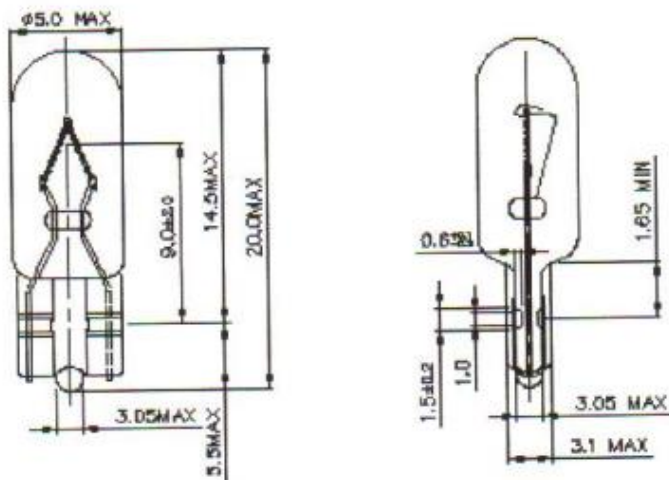

Datasheet

Wedge Filament Indicator Lamp, Clear, 24 V, 30 mA, 5000h

RS Stock number [655-9766](#)

Dimensions: mm

Specifications

Structure

- Bulb Type: T1 1/2 Clear
- Bulb Diameter: $\varnothing 5.0$ Max
- Length: 20.0 Max
- Base Type: Wedge Base

Design Characteristics

- Voltage: 24V
- Amperage: 30mA \pm 10%
- Filament Type: Vacuum Type
- Luminous Flux: 1.25Lm \pm 20%
- Life Hours: 5000Hrs