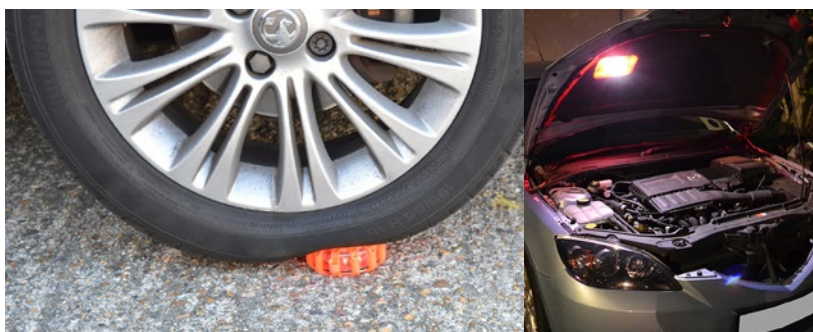

Hazard Warning Lights

Pulsar-AAA

-  1 Tonne Pressure
-  Visible from 1km
-  IP66 Rated
-  167g Weight
-  Strong magnet

- Visible from over 1 Kilometre
- 360° Illumination
- 10 Light modes
- Operates up to 25hrs
- Waterproof (IP66) up to 10m
- Floats in water
- Crushproof (1 tonne) shock resistant
- White torch setting
- Magnetic back

Powered by 3x

Hazard light

White Flood

Specifications

Light Output	1 Kilometre visibility
Light Source	LED
Product weight	167g
Pressure	Shock resistant housing able to withstand most vehicle weights up to 1 tonne
Temperature	-40°C to 60°C
Dimensions	(Dia.) 110mm (H)34mm
Battery	3x AAA Alkaline
Part No.	
BLUE	NSPULSARAAA-B
GREEN	NSPULSARAAA-G
RED	NSPULSARAAA-R
AMBER	NSPULSARAAA-Y

Run Times

Rotate	8hrs
Quad Flash	8hrs
Single Blink	25hrs
Alternating Blinks	8hrs
SOS Rescue	12hrs
Steady on High	7hrs
Steady on Low	20hrs
2 LED Light	25hrs
4 LED Light	18hrs
White Torch Mode	20hrs

 Optional extras:
Cone mount

Virtually crushproof

White flood light setting